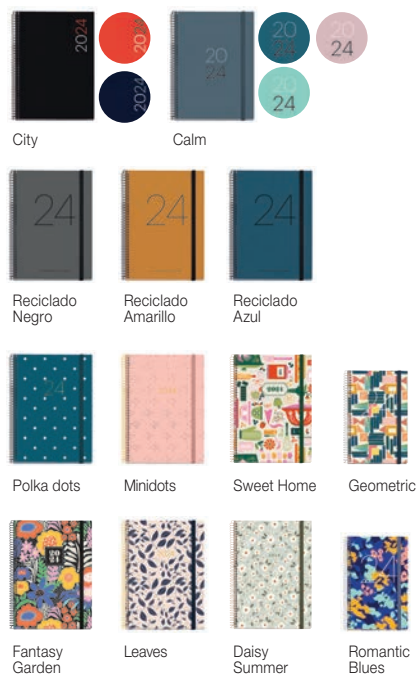

Ref. Cast.	Ref. Cat.	Descripción	Tamaño	Uds. Cast.	Uds. Cat.
MR34129	MR34423	City Negro	Plus S/V	1	1
MR34125	MR34419	City Negro	Plus D/P	1	1
MR38511	MR38806	City Negro	Activa S/V	1	1
MR38508	MR38804	City Negro	Activa D/P	1	2
MR39126	MR39426	City Negro	Caddy S/V	2	1
MR39124	MR39424	City Negro	Caddy D/P	1	1
MR38510		City Marino	Activa D/P	1	
MR34130	MR34424	City Rojo	Plus S/V	1	1
MR34126	MR34420	City Rojo	Plus D/P	1	1
MR38512	MR38807	City Rojo	Activa S/V	1	1
MR38509	MR38805	City Rojo	Activa D/P	1	1
MR39125	MR39425	City Rojo	Caddy D/P	1	1
	MR34433	Calm Grafito	Plus S/V		2
MR34133		Calm Grafito	Plus D/P	1	
MR21028	MR21325	Calm Grafito	Activa S/V	1	1
MR21014		Calm Grafito	Activa D/P	1	
	MR34435	Calm Arena	Plus S/V		1
MR34135		Calm Arena	Plus D/P	1	
	MR21326	Calm Arena	Activa S/V		1
MR21015		Calm Arena	Activa D/P	1	
MR34144	MR34434	Calm Ocean	Plus S/V	1	1
MR34142	MR34432	Calm Aqua	Plus S/V	1	1
MR34155	MR34445	Reciclado Negro	Plus S/V	1	1
MR34152	MR34442	Reciclado Negro	Plus D/P	1	1
MR34156	MR34446	Reciclado Azul	Plus S/V	1	1
MR34157	MR34447	Reciclado Amarillo	Plus S/V	1	1
MR34154	MR34444	Reciclado Amarillo	Plus D/P	1	
MR34150	MR34440	Polka Dots	Plus S/V	1	1
MR34140	MR34430	Polka Dots	Plus D/P	1	
MR39134	MR39434	Polka Dots	Caddy S/V	1	1
MR34146	MR34436	Minidots	Plus S/V	1	1
MR38519	MR38812	Minidots	Activa S/V	1	1
MR34141	MR34431	Sweet Home	Plus D/P	1	1
MR38522	MR38815	Geometric	Activa S/V	1	2
MR38517	MR38811	Geometric	Activa D/P	1	1
MR39132	MR39432	Geometric	Caddy S/V	1	1
MR34138	MR34428	Fantasy Garden	Plus D/P	1	
MR38521		Fantasy Garden	Activa S/V	1	
MR38516	MR38810	Fantasy Garden	Activa D/P	1	2
MR34149	MR34439	Leaves	Plus S/V	1	1
MR34139	MR34429	Leaves	Plus D/P	1	1
MR39129	MR39429	Leaves	Caddy D/P	1	1
MR34147	MR34437	Daisy Summer	Plus S/V	1	1
MR34137	MR34427	Daisy Summer	Plus D/P	1	
MR38520	MR38813	Daisy Summer	Activa S/V	1	2
	MR38809	Daisy Summer	Activa D/P		1
MR38523		Romantic Blues	Activa S/V	1	
MR38518		Romantic Blues	Activa D/P	1	
MR39131	MR39431	Romantic Blues	Caddy D/P	1	1
				46 uds.	46 uds.