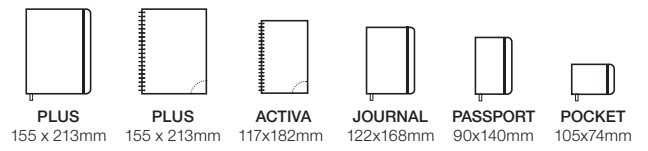

JOURNAL COSIDA (122 x 168 mm)
260 x 175 x 155 mm
Ref. MR33125 cast. | MR33425 cat.

Ref. Cast.	Ref. Cat.	Descripción	Uds. Cast.	Uds. Cat.
MR33052	MR33314	Luxor Negro S/V	1	3
MR33042	MR33307	Luxor Negro D/P	1	3
MR33053		Luxor Rojo S/V	1	
MR33043		Luxor Rojo D/P	1	
MR33046		Pastel Rosa D/P	1	
MR33047		Pastel Verde D/P	1	
MR33054		Pastel Azul S/V	1	
MR33055		Pastel Lila S/V	1	
MR33058	MR33320	Spring Dawn S/V	1	3
MR33048	MR33308	Spring Dawn D/P	1	2
MR33050		Acuarela S/V	1	
MR33040		Acuarela D/P	1	
MR33051		Constellation S/V	1	
MR33041		Constellation D/P	1	
MR33059	MR33322	Village S/V	1	2
MR33049	MR33313	Village D/P	1	3

16 uds. 16 uds.