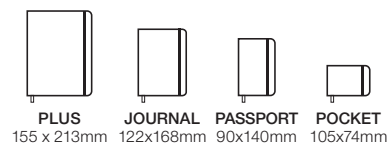

Ref. Cast.	Ref. Cat.	Descripción	Tamaño	Uds. Cast.	Uds. Cat.
MR22644	MR22947	Luxor Negro	Plus S/VV	1	1
MR22628	MR22934	Luxor Negro	Plus D/P	1	1
MR33052	MR33314	Luxor Negro	Journal S/V	1	2
MR33042	MR33307	Luxor Negro	Journal D/P	1	2
MR31609	MR31896	Luxor Negro	Passport S/V	1	1
MR31599	MR31857	Luxor Negro	Passport D/P	1	1
MR32036	MR32328	Luxor Negro	Pocket S/V	1	1
MR22645	MR22948	Luxor Rojo	Plus S/VV	1	1
MR22629	MR22935	Luxor Rojo	Plus D/P	1	1
MR33053		Luxor Rojo	Journal S/V	1	
MR33043		Luxor Rojo	Journal D/P	1	
MR22637	MR22941	Chester Negro	Plus S/V	1	1
MR22624	MR22930	Chester Negro	Plus D/P	1	1
MR31606	MR31893	Chester Negro	Passport S/V	1	1
MR32030	MR32323	Chester Negro	Pocket S/V	1	1
MR31607	MR31894	Chester Rosa	Passport S/V	1	1
MR22633	MR22635	Abstract	Plus S/V	1	1
MR22620	MR22926	Abstract	Plus D/P	1	1
MR31603	MR31890	Abstract	Passport S/V	1	1
MR31593	MR31849	Abstract	Passport D/P	1	1
MR22642	MR22946	Sweet Terrazo	Plus S/V	1	1
MR22632	MR22938	Sweet Terrazo	Plus D/P	1	1
MR31611	MR31897	Sweet Terrazo	Passport S/V	1	1
MR31601	MR31888	Sweet Terrazo	Passport D/P	1	1
	MR32330	Sweet Terrazo	Pocket S/V		1
MR22639	MR22943	Constellation	Plus S/V	1	1
MR22626	MR22932	Constellation	Plus D/P	1	1
MR33051		Constellation	Journal S/V	1	
MR33041		Constellation	Journal D/P	1	
MR33059	MR33322	Village	Journal S/V	1	2
MR33049	MR33313	Village	Journal D/P	1	2
MR31612	MR31898	Village	Passport S/V	1	1
MR31602	MR31889	Village	Passport D/P	1	1
MR22634	MR22939	Blue Bloom	Plus S/V	1	1
MR22622	MR22928	Blue Bloom	Plus D/P	1	1
MR31605	MR31892	Blue Bloom	Passport S/V	1	1
MR31595	MR31855	Blue Bloom	Passport D/P	1	1
MR22640	MR22944	Lilly	Plus S/V	1	1
MR22627	MR22933	Lilly	Plus D/P	1	1
MR31608	MR31895	Lilly	Passport S/V	1	1
MR31598	MR31856	Lilly	Passport D/P	1	1
MR22641	MR22945	Spring Dawn	Plus S/V	1	1
MR22631	MR22937	Spring Dawn	Plus D/P	1	1
MR33058	MR33320	Spring Dawn	Journal S/V	1	2
MR33048	MR33308	Spring Dawn	Journal D/P	1	2
MR32037		Spring Dawn	Pocket S/V	1	
MR33050		Acuarela	Journal S/V	1	
MR33040		Acuarela	Journal D/P	1	
MR31604	MR31891	Acuarela	Passport S/V	1	1
MR31594	MR31854	Acuarela	Passport D/P	1	1