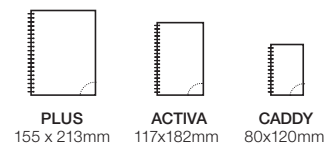

Ref. Cast.	Ref. Cat.	Descripción	Tamaño	Uds. Cast.	Uds. Cat.
MR34129	MR34423	City Negro	Plus S/V	1	1
MR34125	MR34419	City Negro	Plus D/P	1	1
MR38511	MR38806	City Negro	Activa S/V	1	1
MR38508	MR38804	City Negro	Activa D/P	1	2
MR39126	MR39426	City Negro	Caddy S/V	2	1
MR39124	MR39424	City Negro	Caddy D/P	1	1
MR38510		City Marino	Activa D/P	1	
MR34130	MR34424	City Rojo	Plus S/V	1	1
MR34126	MR34420	City Rojo	Plus D/P	1	1
MR38512	MR38807	City Rojo	Activa S/V	1	1
MR38509	MR38805	City Rojo	Activa D/P	1	1
MR39125	MR39425	City Rojo	Caddy D/P	1	1
	MR34433	Calm Grafito	Plus S/V		2
MR34133		Calm Grafito	Plus D/P	1	
MR21028	MR21325	Calm Grafito	Activa S/V	1	1
MR21014		Calm Grafito	Activa D/P	1	
	MR34435	Calm Arena	Plus S/V		1
MR34135		Calm Arena	Plus D/P	1	
	MR21326	Calm Arena	Activa S/V		1
MR21015		Calm Arena	Activa D/P	1	
MR34144	MR34434	Calm Ocean	Plus S/V	1	1
MR34142	MR34432	Calm Aqua	Plus S/V	1	1
MR34155	MR34445	Reciclado Negro	Plus S/V	1	1
MR34152	MR34442	Reciclado Negro	Plus D/P	1	1
MR34156	MR34446	Reciclado Azul	Plus S/V	1	1
MR34157	MR34447	Reciclado Amarillo	Plus S/V	1	1
MR34154	MR34444	Reciclado Amarillo	Plus D/P	1	
MR34150	MR34440	Polka Dots	Plus S/V	1	1
MR34140	MR34430	Polka Dots	Plus D/P	1	
MR39134	MR39434	Polka Dots	Caddy S/V	1	1
MR34146	MR34436	Minidots	Plus S/V	1	1
MR38519	MR38812	Minidots	Activa S/V	1	1
MR34141	MR34431	Sweet Home	Plus D/P	1	1
MR38522	MR38815	Geometric	Activa S/V	1	2
MR38517	MR38811	Geometric	Activa D/P	1	1
MR39132	MR39432	Geometric	Caddy S/V	1	1
MR34138	MR34428	Fantasy Garden	Plus D/P	1	
MR38521		Fantasy Garden	Activa S/V	1	
MR38516	MR38810	Fantasy Garden	Activa D/P	1	2
MR34149	MR34439	Leaves	Plus S/V	1	1
MR34139	MR34429	Leaves	Plus D/P	1	1
MR39129	MR39429	Leaves	Caddy D/P	1	1
MR34147	MR34437	Daisy Summer	Plus S/V	1	1
MR34137	MR34427	Daisy Summer	Plus D/P	1	
MR38520	MR38813	Daisy Summer	Activa S/V	1	2
	MR38809	Daisy Summer	Activa D/P		1
MR38523		Romantic Blues	Activa S/V	1	
MR38518		Romantic Blues	Activa D/P	1	
MR39131	MR39431	Romantic Blues	Caddy D/P	1	1
				46 uds.	46 uds.