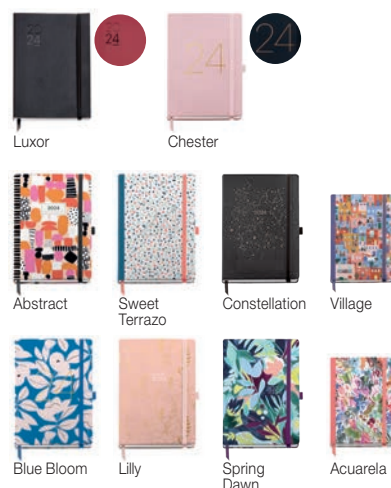

## EXPOSITOR AGENDAS COSIDAS

389 x (390 montado x 220 sin cartela) x 335 mm

Ref. MR30629 cast. | MR30630 cat.

Ref. Cast.	Ref. Cat.	Descripción	Tamaño	Uds. Cast.	Uds. Cat.
MR22644	MR22947	Luxor Negro	Plus S/VV	1	1
MR22628	MR22934	Luxor Negro	Plus D/P	1	1
MR33052	MR33314	Luxor Negro	Journal S/V	1	2
MR33042	MR33307	Luxor Negro	Journal D/P	1	2
MR31609	MR31896	Luxor Negro	Passport S/V	1	1
MR31599	MR31857	Luxor Negro	Passport D/P	1	1
MR32036	MR32328	Luxor Negro	Pocket S/V	1	1
MR22645	MR22948	Luxor Rojo	Plus S/VV	1	1
MR22629	MR22935	Luxor Rojo	Plus D/P	1	1
MR33053		Luxor Rojo	Journal S/V	1	
MR33043		Luxor Rojo	Journal D/P	1	
MR22637	MR22941	Chester Negro	Plus S/V	1	1
MR22624	MR22930	Chester Negro	Plus D/P	1	1
MR31606	MR31893	Chester Negro	Passport S/V	1	1
MR32030	MR32323	Chester Negro	Pocket S/V	1	1
MR31607	MR31894	Chester Rosa	Passport S/V	1	1
MR22633	MR22635	Abstract	Plus S/V	1	1
MR22620	MR22926	Abstract	Plus D/P	1	1
MR31603	MR31890	Abstract	Passport S/V	1	1
MR31593	MR31849	Abstract	Passport D/P	1	1
MR22642	MR22946	Sweet Terrazo	Plus S/V	1	1
MR22632	MR22938	Sweet Terrazo	Plus D/P	1	1
MR31611	MR31897	Sweet Terrazo	Passport S/V	1	1
MR31601	MR31888	Sweet Terrazo	Passport D/P	1	1
	MR32330	Sweet Terrazo	Pocket S/V		1
MR22639	MR22943	Constellation	Plus S/V	1	1
MR22626	MR22932	Constellation	Plus D/P	1	1
MR33051		Constellation	Journal S/V	1	
MR33041		Constellation	Journal D/P	1	
MR33059	MR33322	Village	Journal S/V	1	2
MR33049	MR33313	Village	Journal D/P	1	2
MR31612	MR31898	Village	Passport S/V	1	1
MR31602	MR31889	Village	Passport D/P	1	1
MR22634	MR22939	Blue Bloom	Plus S/V	1	1
MR22622	MR22928	Blue Bloom	Plus D/P	1	1
MR31605	MR31892	Blue Bloom	Passport S/V	1	1
MR31595	MR31855	Blue Bloom	Passport D/P	1	1
MR22640	MR22944	Lilly	Plus S/V	1	1
MR22627	MR22933	Lilly	Plus D/P	1	1
MR31608	MR31895	Lilly	Passport S/V	1	1
MR31598	MR31856	Lilly	Passport D/P	1	1
MR22641	MR22945	Spring Dawn	Plus S/V	1	1
MR22631	MR22937	Spring Dawn	Plus D/P	1	1
MR33058	MR33320	Spring Dawn	Journal S/V	1	2
MR33048	MR33308	Spring Dawn	Journal D/P	1	2
MR32037		Spring Dawn	Pocket S/V	1	
MR33050		Acuarela	Journal S/V	1	
MR33040		Acuarela	Journal D/P	1	
MR31604	MR31891	Acuarela	Passport S/V	1	1
MR31594	MR31854	Acuarela	Passport D/P	1	1